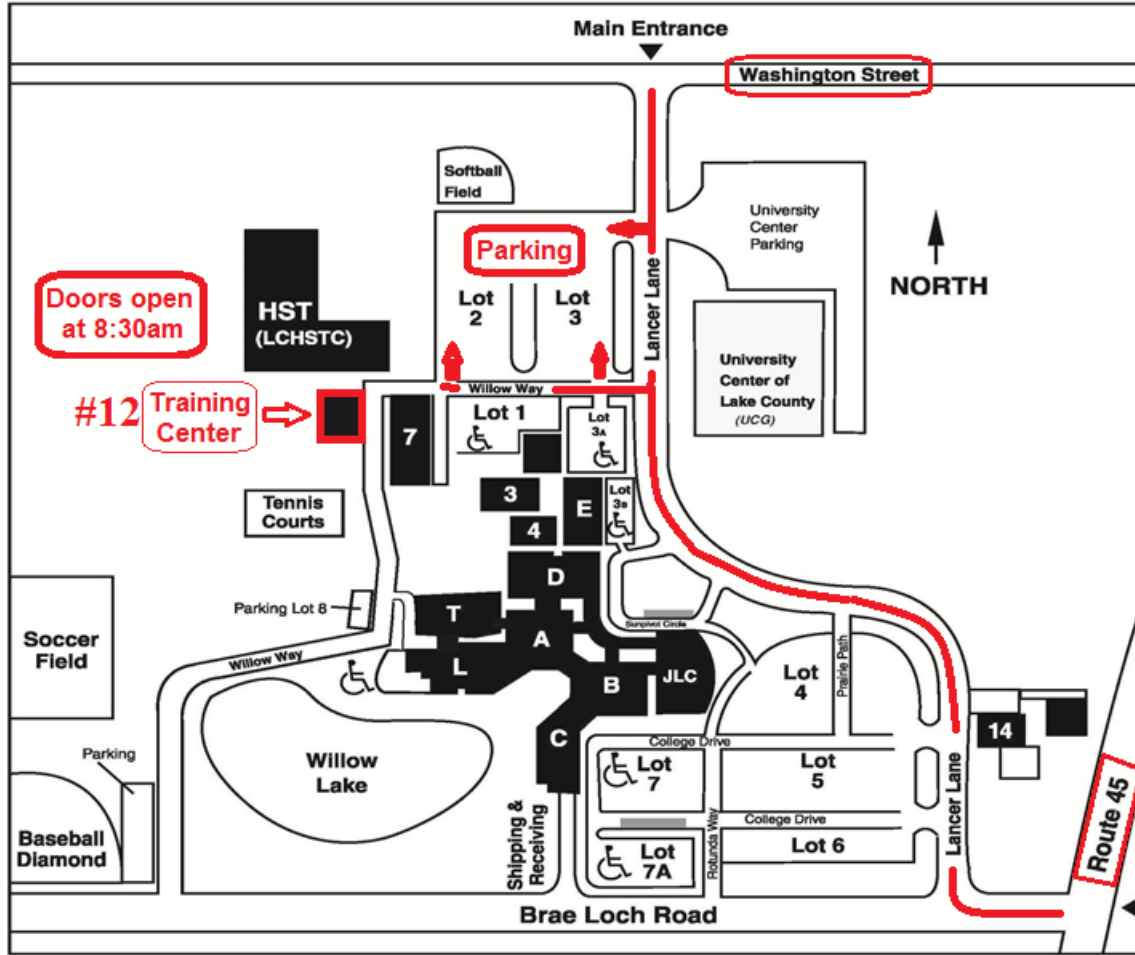

College of Lake County – Grayslake Campus