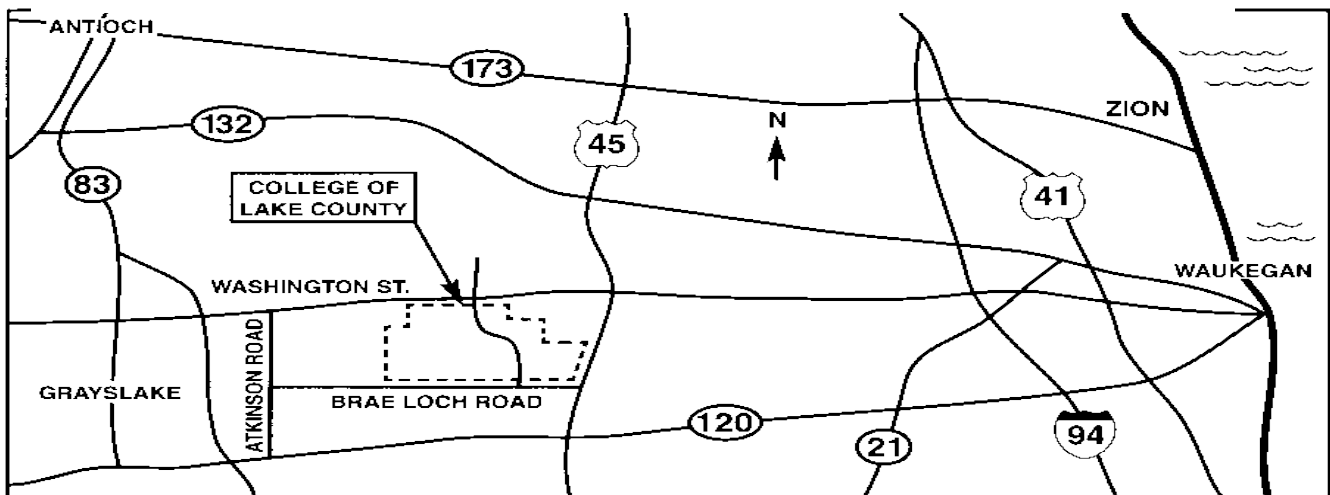

## If entering CLC from Route 45:

Take Brae Loch Road west to Lancer Lane. Make a right turn onto Lancer Lane and go to the second stop sign, which is Willow Way. Make a left turn and go to the next stop sign, and make a right. Enter into parking lot #2. The Automotive Shop is located in Building 12 with the sign, "Automotive Collision Repair."

## Nearby Accommodations

Holiday Inn Express  
Chicago-Libertyville  
77 Buckley Rd.  
Libertyville, IL 60048

[Visit website](#)

Hampton Inn & Suites  
Chicago-Libertyville  
2061 Shell Drive  
Libertyville, IL 60048

[Visit website](#)

Comfort Suites Grayslake  
Libertyville North  
1775 E. Belvidere Rd.  
Grayslake, IL 60030

[Visit website](#)

A brand of

 **BASF**

We create chemistry

# College of Lake County – Grayslake Campus

College of Lake County – Grayslake Campus  
19351 West Washington Street  
Grayslake Illinois 60030

**Building #12**